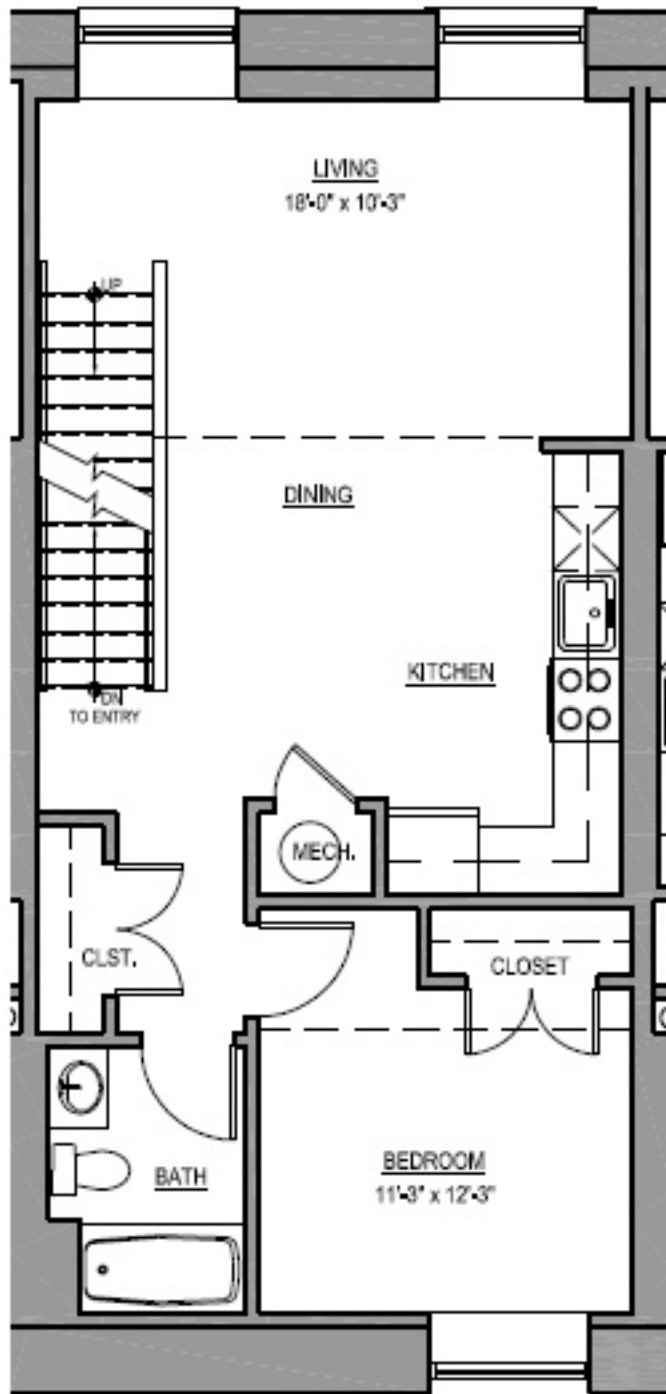

2 Bedroom 1392 SF

2 BEDROOM TOWNHOUSE : +/- 696 SF
(LOWER) UNIT 3106

2 BEDROOM TOWNHOUSE : +/- 696 SF
(UPPER) UNIT 3106