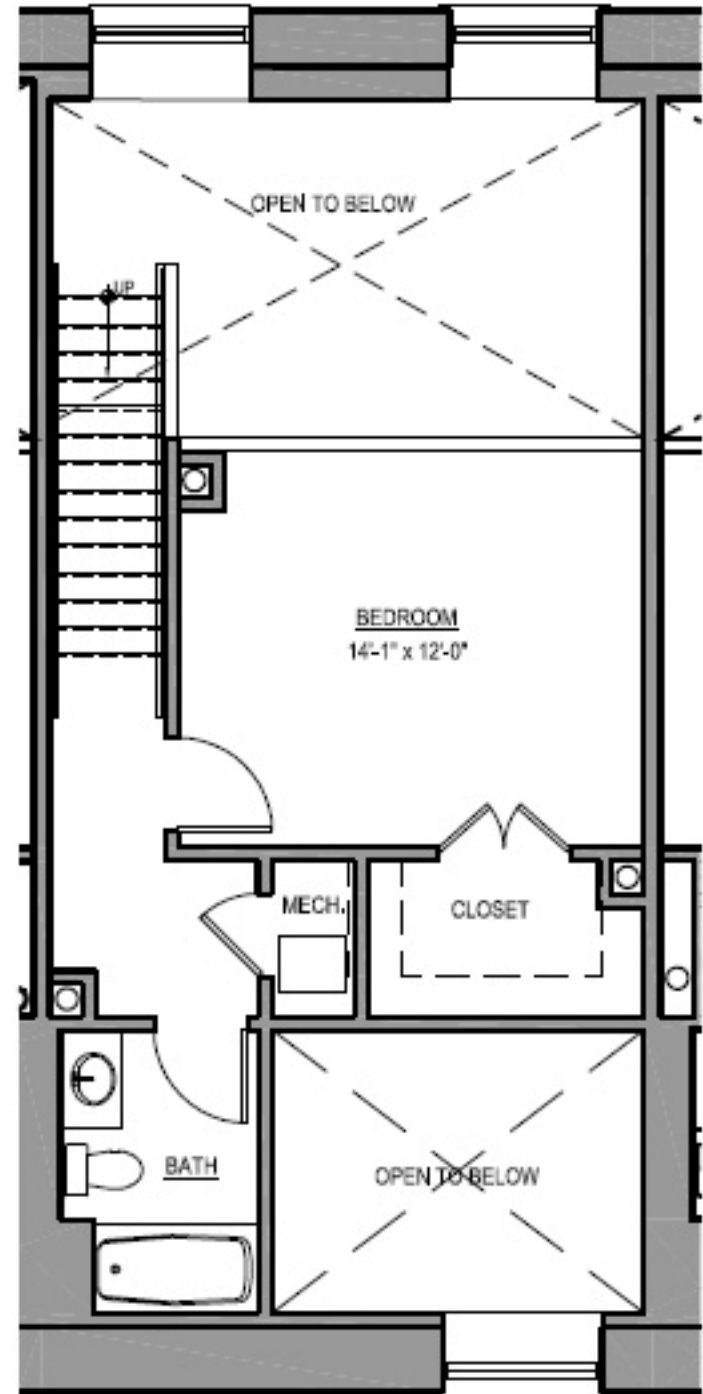

2 Bedroom 1392 SF

2 BEDROOM TOWNHOUSE : +/- 696 SF
(LOWER) UNIT 3106

2 BEDROOM TOWNHOUSE : +/- 696 SF
(UPPER) UNIT 3106